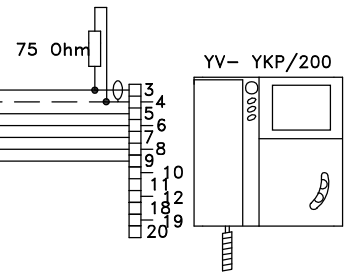

NOTE:
THIS DRAWING INDICATES AND ASSUMES THE USE OF
BPT COMPOSITE CABLES OR A SUITABLE EQUIVALENT.

ENSURE ALL ADDITIONAL CONNECTIONS ARE
A MINIMUM OF 0.5MM CSA PER CORE.

NOTE: CABLE EQUIVALENTS

VCM/130 = RG59 COAX + 4 CORES @ 1.0MMSQ + 8 CORES @ 0.5MMSQ

VCM/60 = RG59 COAX + 2 CORES @ 1.0MMSQ + 3 CORES @ 0.5MMSQ

VCM/60 (FOR 100M)

VCM/130 (FOR 150M)

BPT (UK) LTD. HERTS. ENGLAND	PREPARED FOR INSTALLER INFORMATION	DATE: 20/05/04	DRAWN: RC
		REVISED:	
DRAWING TITLE:	SINGLE HOUSE INSTALLATION USING 1 TARGHA VIDEO ENTRY PANEL WITH KEYPAD & LYNEA MONITOR	DRAWING No: B-1T1Y1LK(A)	