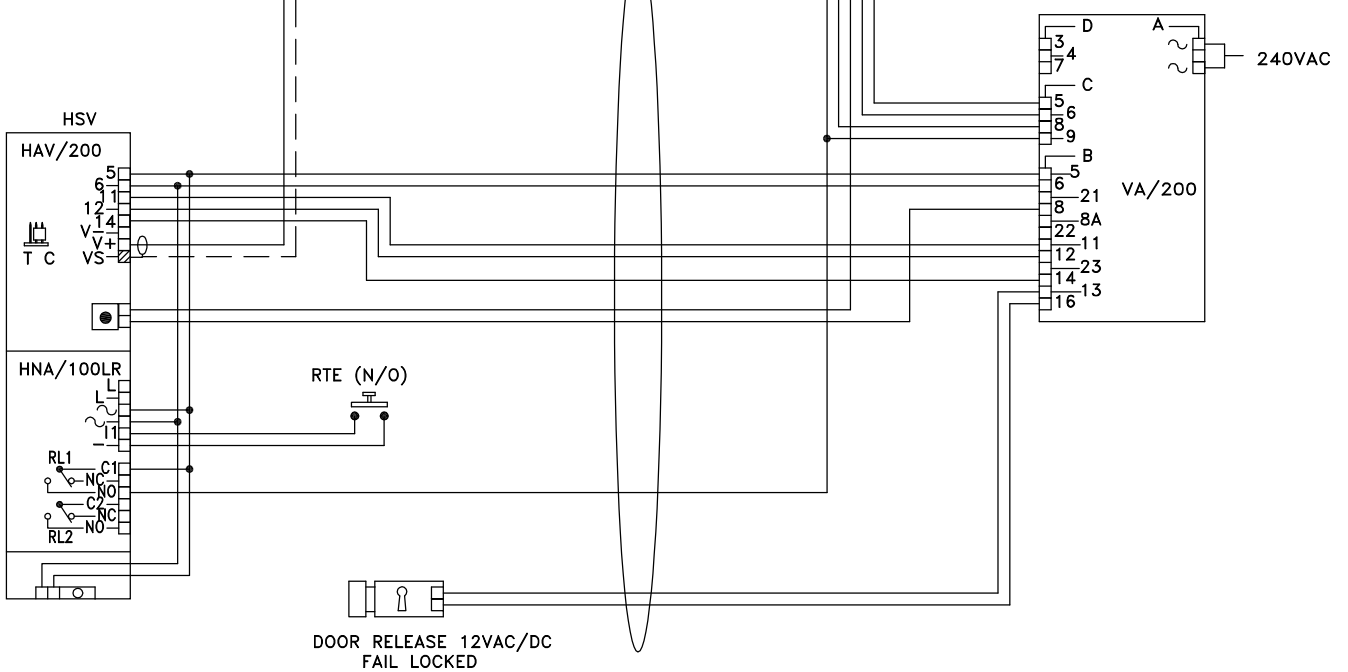

NOTE:
THIS DRAWING INDICATES AND ASSUMES THE USE OF
BPT COMPOSITE CABLES OR A SUITABLE EQUIVALENT.

ENSURE ALL ADDITIONAL CONNECTIONS ARE
A MINIMUM OF 0.5MM CSA PER CORE.

NOTE: CABLE EQUIVALENTS

VCM/130 = RG59 COAX + 4 CORES @ 1.0MMSQ + 8 CORES @ 0.5MMSQ

VCM/60 = RG59 COAX + 2 CORES @ 1.0MMSQ + 3 CORES @ 0.5MMSQ

VCM/60 (FOR 100M)

VCM/130 (FOR 150M)

BPT (UK) LTD. HERTS. ENGLAND	PREPARED FOR INSTALLER INFORMATION	DATE: 20/05/04	DRAWN: RC
		REVISED:	
DRAWING TITLE:	SINGLE HOUSE INSTALLATION USING 1 TARGHA VIDEO ENTRY PANEL WITH KEYPAD & LYNEA MONITOR	DRAWING No: B-1T1Y1LK(A)	